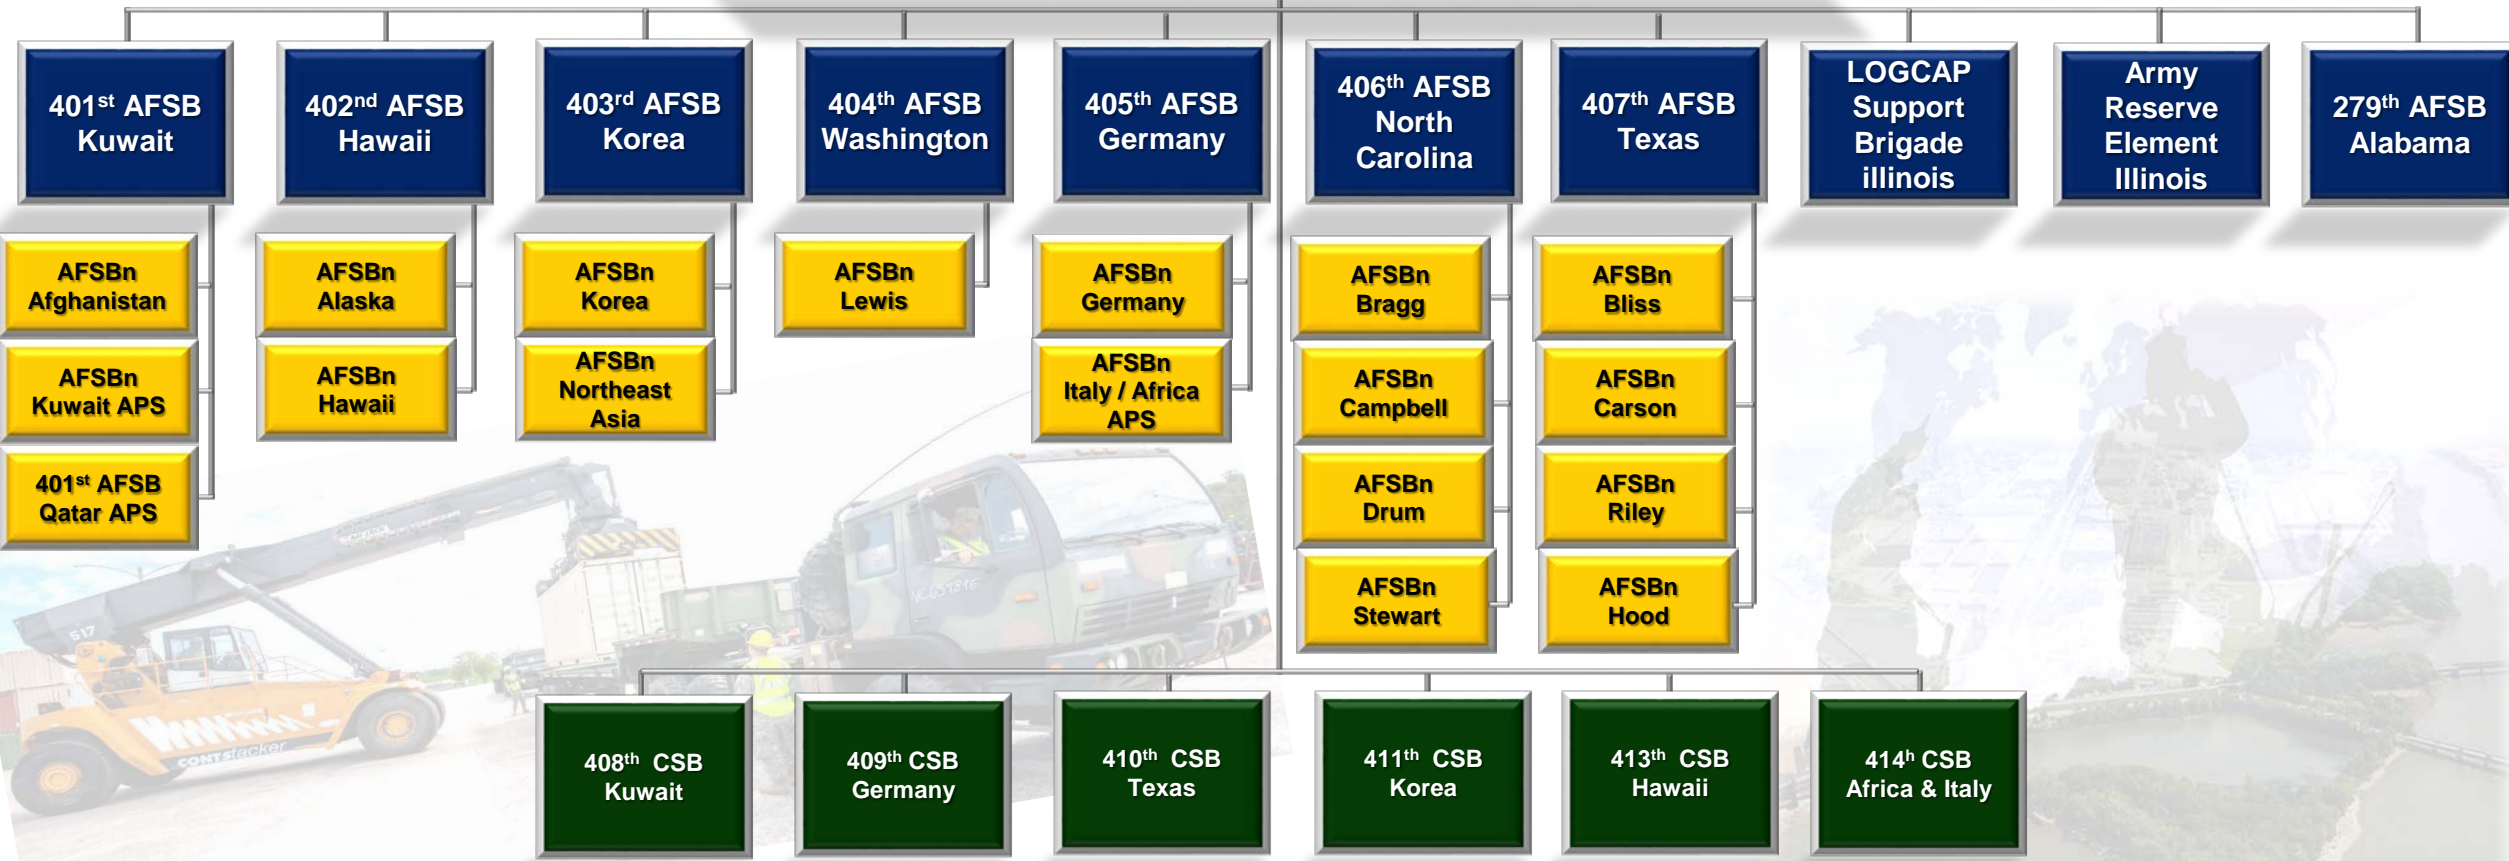

U.S. Army Sustainment Command

U.S. Army Sustainment Command (ASC) Rock Island Arsenal, IL

Contracting Support Brigades TACON to ASC