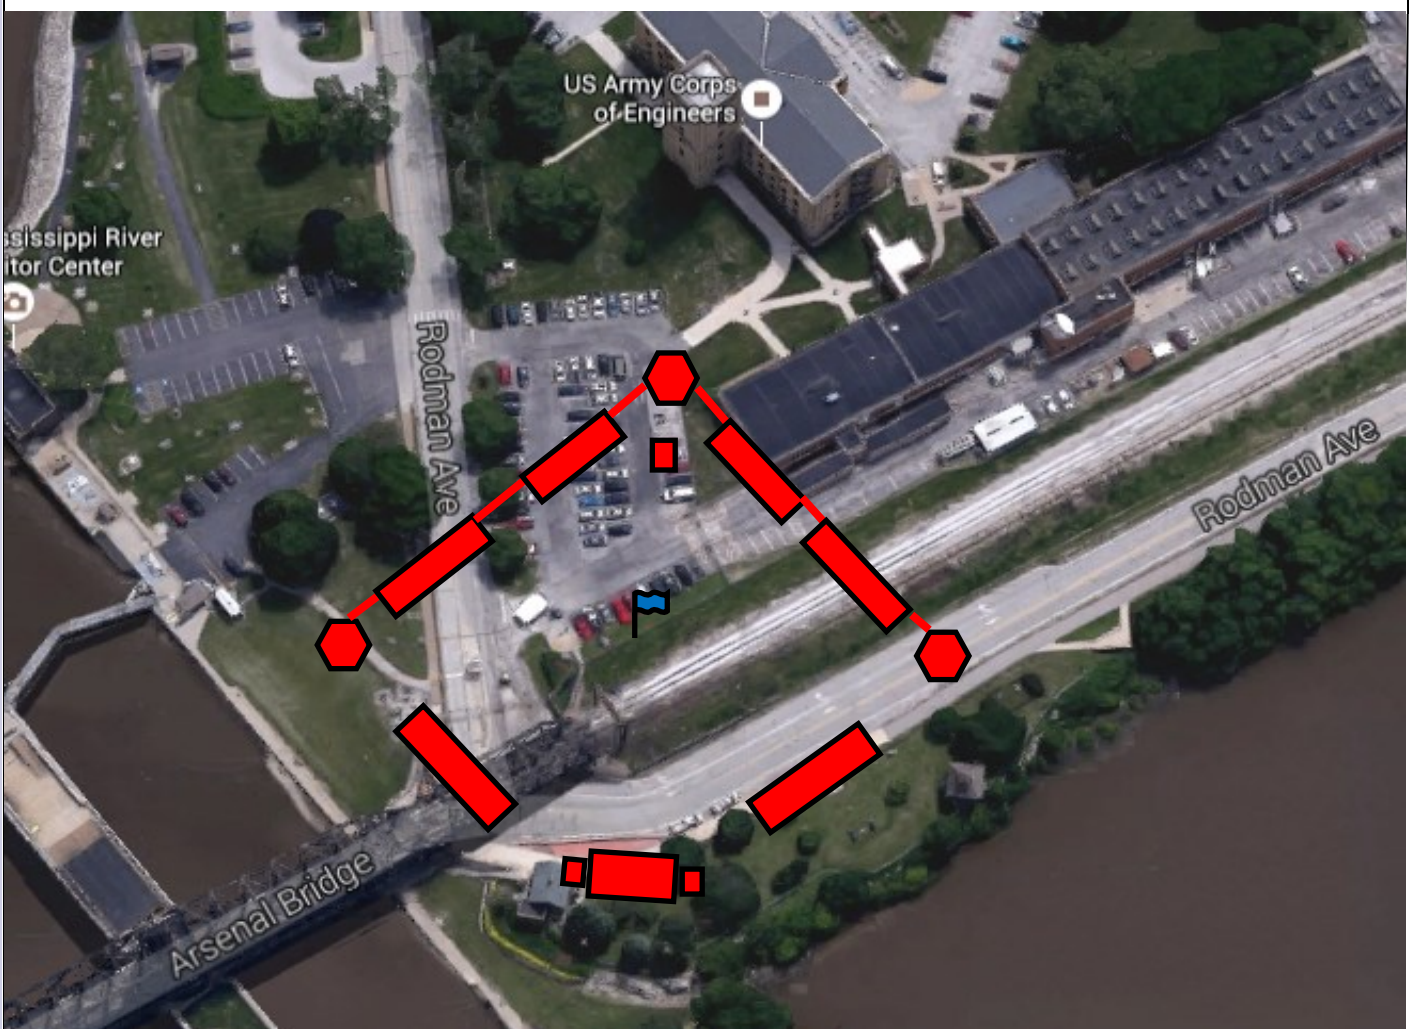

The ASC History Newsletter

Fort Armstrong's 200th Anniversary: 1816-2016

This
MONTH in
military
history ...

- 1607: Jamestown Colony founded
- 1689: King William's War began
- 1756: French and Indian War began
- 1775: Fort Ticonderoga captured by Americans
- 1812: The Ordnance Dept. was established by act of Congress
- 1848: Mexico ratified the Treaty of Guadalupe Hidalgo
- 1863: General Grant surrounded Vicksburg
- 1915: Lusitania sunk
- 1917: General Pershing appointed commander of the American Expeditionary Force
- 1943: The Memphis Belle completed 25 missions over Europe
- 1954: French defeated at Dien Bien Phu
- 1960: U-2 spy plane shot down over the Soviet Union
- 1988: Soviet Troops began withdrawal from Afghanistan
- 2011: Osama bin Laden killed by Seal Team Six in Pakistan

(1) Blockhouse 1, (2) Blockhouse 2, (3) Blockhouse 3, (4) Barracks, (5) Storerooms/Hospital/Guardhouse, (6) Magazine, (7) Officer Quarters, (8) Commanding Officer's Quarters and Administrative Office. (A model can be seen in the RIA Museum)

On 10 May 1816, a detachment of troops from the U.S. 8th Infantry landed on Arsenal Island and immediately began building. Upon completion the fort at Rock Island was named Fort Armstrong after John Armstrong, who had served in the Revolutionary War. Part of a larger chain of forts to protect the frontier, and built on top the 25' to 30' high bluffs on the northwest portion of the island, the fort was strategically placed to control both channels of the Mississippi River. In 1817, the army assigned Major Stephen H. Long, a topographical engineer, the task of charting the river. On 2 August 1817, Major Long wrote in his journal probably the best description of Fort Armstrong. After providing a technical overview of the fort, he wrote: "the whole combines a degree of taste and elegance worthy of imitation at all other military posts in this part of the country". The replica Blockhouse 1 was erected in 1916 and sits about 40 feet off the original site.