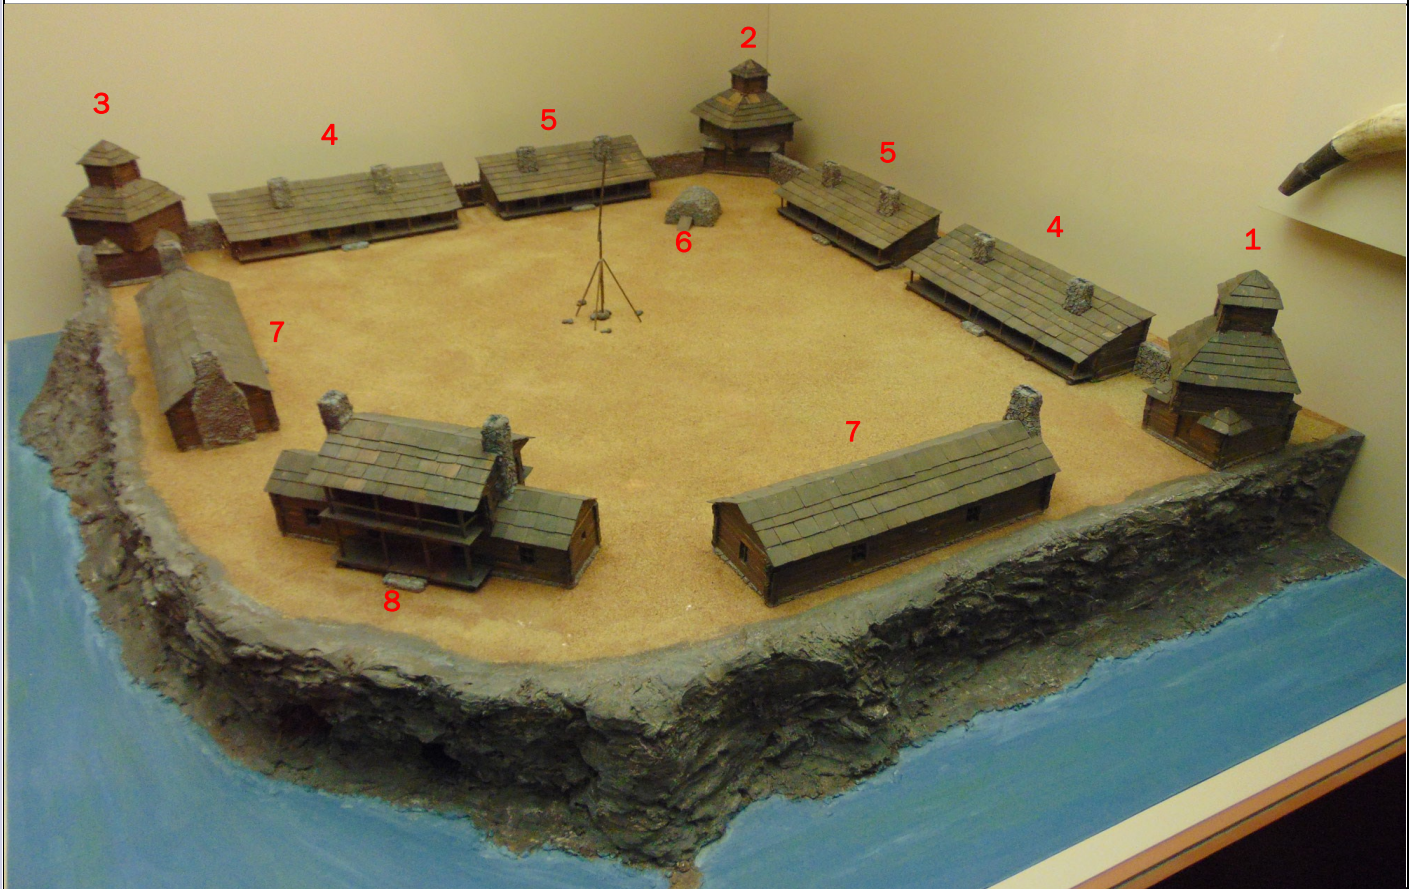

The ASC History Newsletter

Fort Armstrong's 200th Anniversary: 1816-2016

This
MONTH in
military
history ...

- 1607: Jamestown Colony founded
- 1689: King William's War began
- 1756: French and Indian War began
- 1775: Fort Ticonderoga captured by Americans
- 1812: The Ordnance Dept. was established by act of Congress
- 1848: Mexico ratified the Treaty of Guadalupe Hidalgo
- 1863: General Grant surrounded Vicksburg
- 1915: Lusitania sunk
- 1917: General Pershing appointed commander of the American Expeditionary Force
- 1943: The Memphis Belle completed 25 missions over Europe
- 1954: French defeated at Dien Bien Phu
- 1960: U-2 spy plane shot down over the Soviet Union
- 1988: Soviet Troops began withdrawal from Afghanistan
- 2011: Osama bin Laden killed by Seal Team Six in Pakistan

(1) Blockhouse 1, (2) Blockhouse 2, (3) Blockhouse 3, (4) Barracks, (5) Storerooms/Hospital/Guardhouse, (6) Magazine, (7) Officer Quarters, (8) Commanding Officer's Quarters and Administrative Office. (A model can be seen in the RIA Museum)

On 10 May 1816, a detachment of troops from the U.S. 8th Infantry landed on Arsenal Island and immediately began building. Upon completion the fort at Rock Island was named Fort Armstrong after John Armstrong, who had served in the Revolutionary War. Part of a larger chain of forts to protect the frontier, and built on top the 25' to 30' high bluffs on the northwest portion of the island, the fort was strategically placed to control both channels of the Mississippi River. In 1817, the army assigned Major Stephen H. Long, a topographical engineer, the task of charting the river. On 2 August 1817, Major Long wrote in his journal probably the best description of Fort Armstrong. After providing a technical overview of the fort, he wrote: "the whole combines a degree of taste and elegance worthy of imitation at all other military posts in this part of the country". The replica Blockhouse 1 was erected in 1916 and sits about 40 feet off the original site.